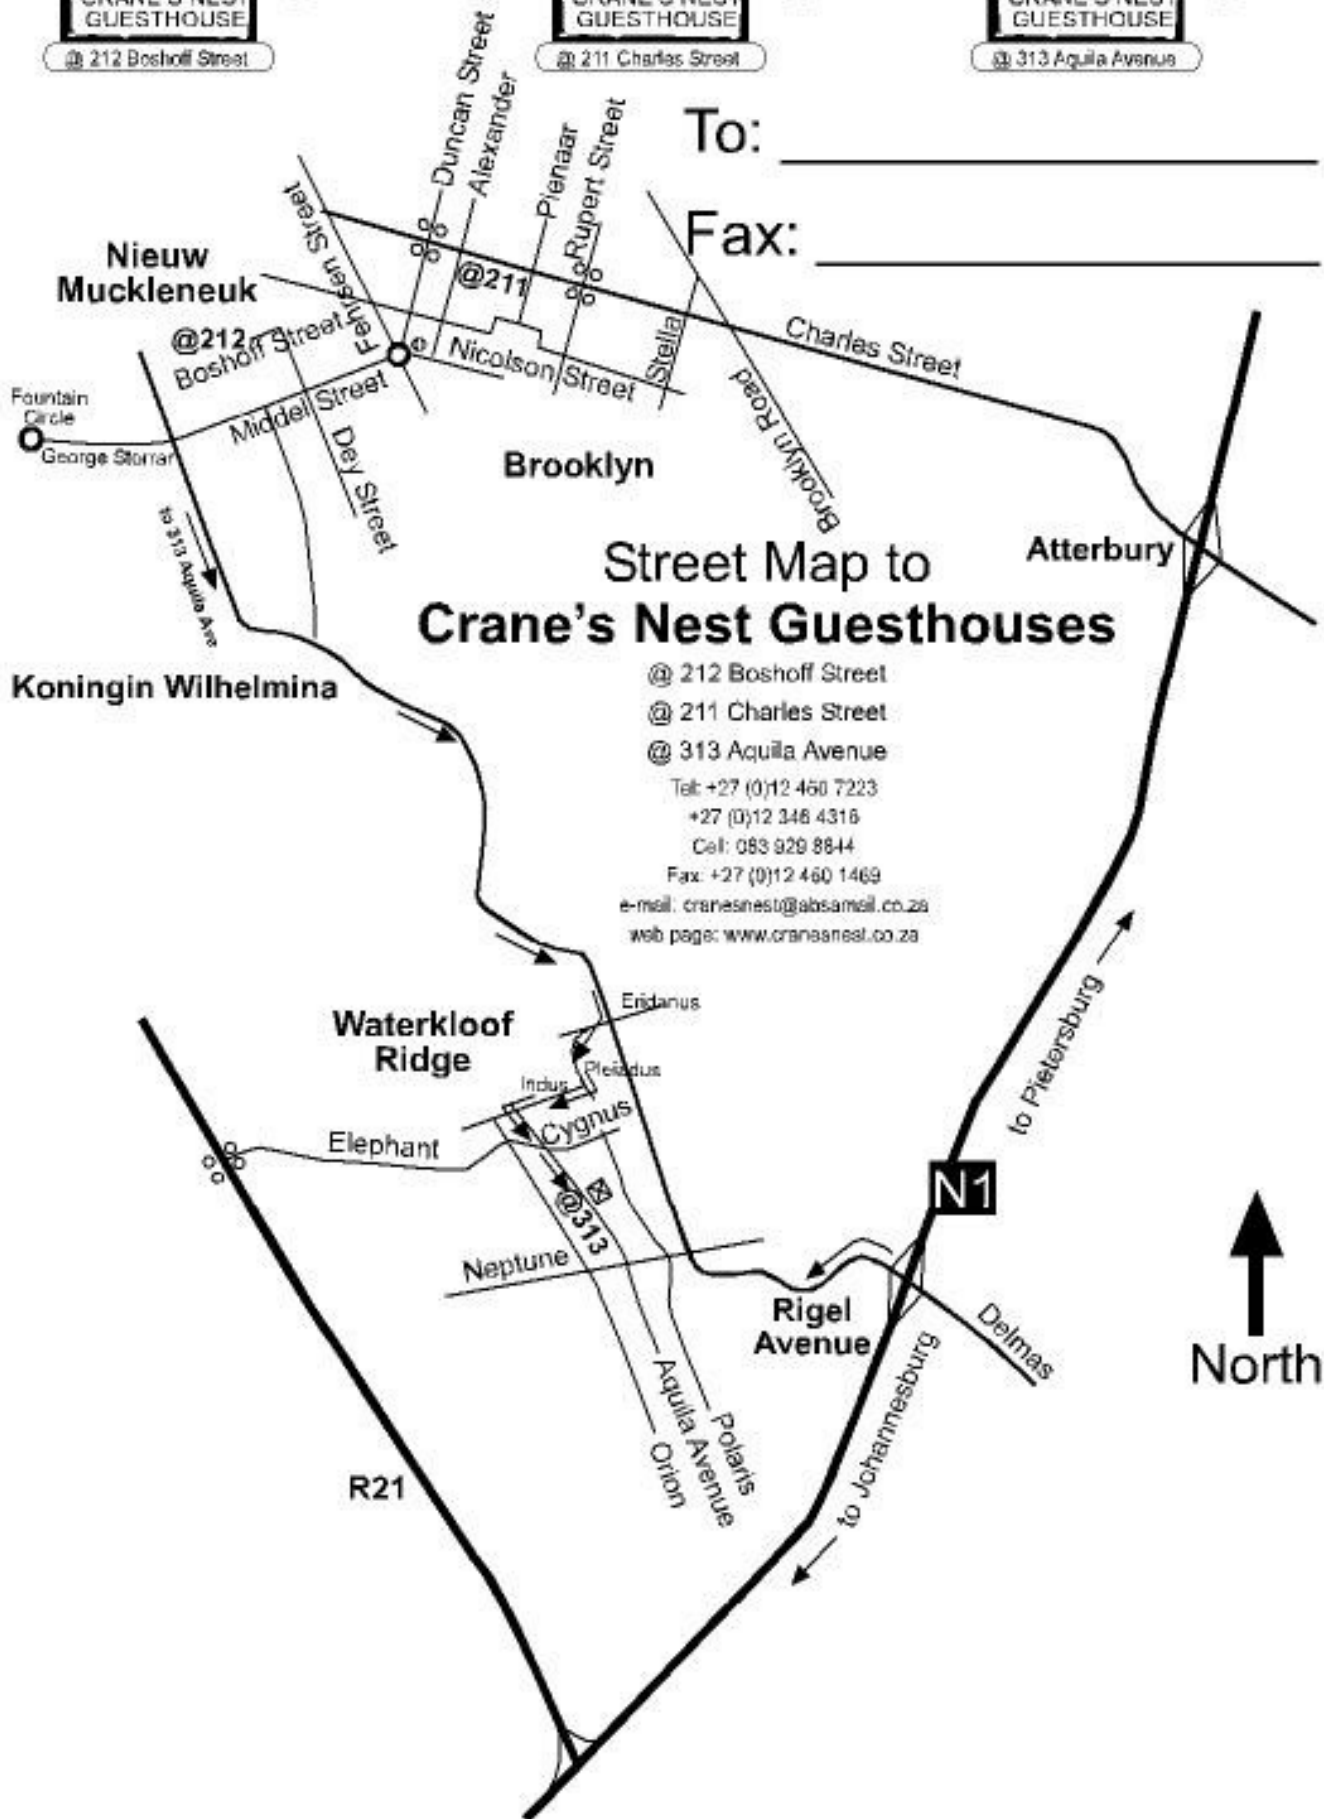

@ 212

@ 212 Boshoff Street

@ 211

@ 211 Charles Street

@ 313

@ 313 Aquila Avenue

To: _____

Fax: _____

Street Map to Crane's Nest Guesthouses

- @ 212 Boshoff Street
- @ 211 Charles Street
- @ 313 Aquila Avenue

Tel: +27 (0)12 460 7223
 +27 (0)12 348 4318
 Cell: 083 929 8844
 Fax: +27 (0)12 460 1469

e-mail: cranesnest@absamail.co.za
 web page: www.cranesnest.co.za